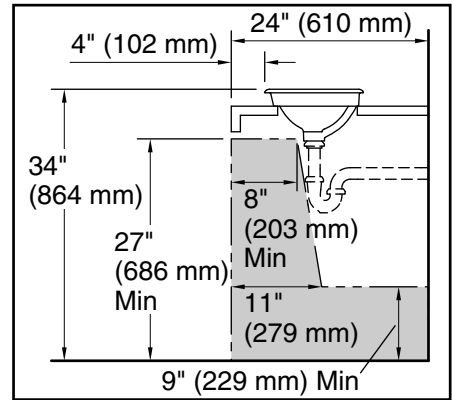

Iron Plains® Round

bathroom sink with Indigo Blue painted underside

K-2021-BL

Recommended ADA Installation

Technical Information

All product dimensions are nominal.

Installation: Drop-in, Under-mount, Vessel

Drain hole: 1-3/4" (44 mm)

Template: 1319047-7, required, included

Notes

Install this product according to the installation instructions.

NOTICE: Countertop manufacturer or cutter must use the cut-out template provided with the product, or a current one provided by Kohler Co. (call 1-800-4-KOHLER). Kohler Co. is not responsible for cutout errors when the incorrect cut-out template is used.