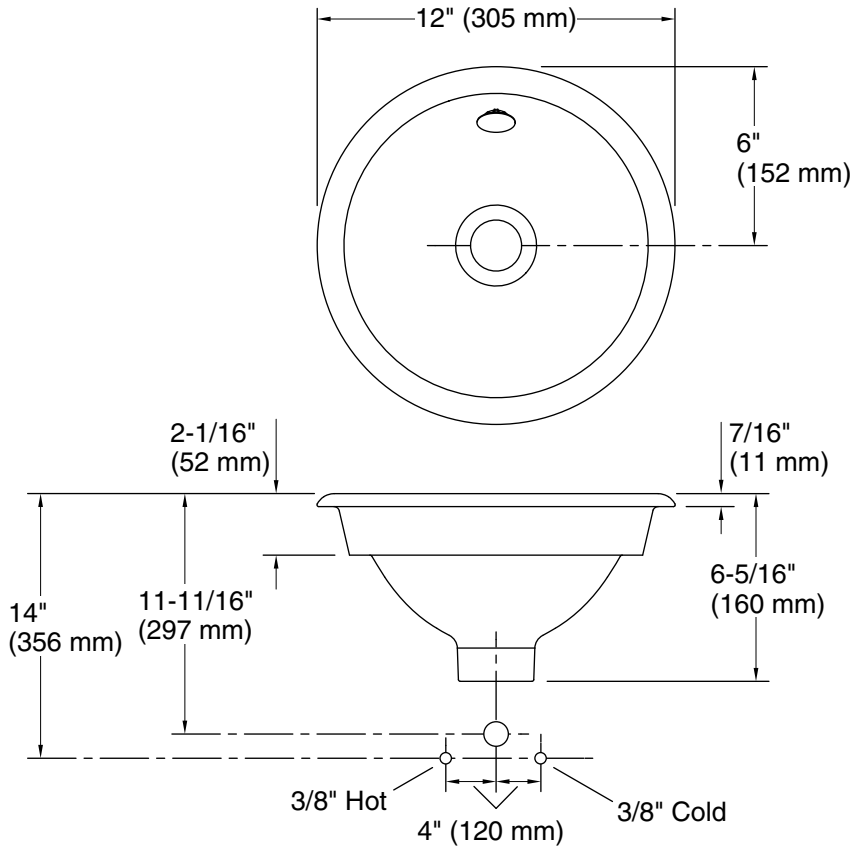

Iron Plains® Round

bathroom sink with Indigo Blue painted underside

K-2021-BL

Recommended ADA Installation

Technical Information

All product dimensions are nominal.

Installation: Drop-in, Under-mount, Vessel

Drain hole: 1-3/4" (44 mm)

Template: 1319047-7, required, included

Notes

Install this product according to the installation instructions.

NOTICE: Countertop manufacturer or cutter must use the cut-out template provided with the product, or a current one provided by Kohler Co. (call 1-800-4-KOHLER). Kohler Co. is not responsible for cutout errors when the incorrect cut-out template is used.